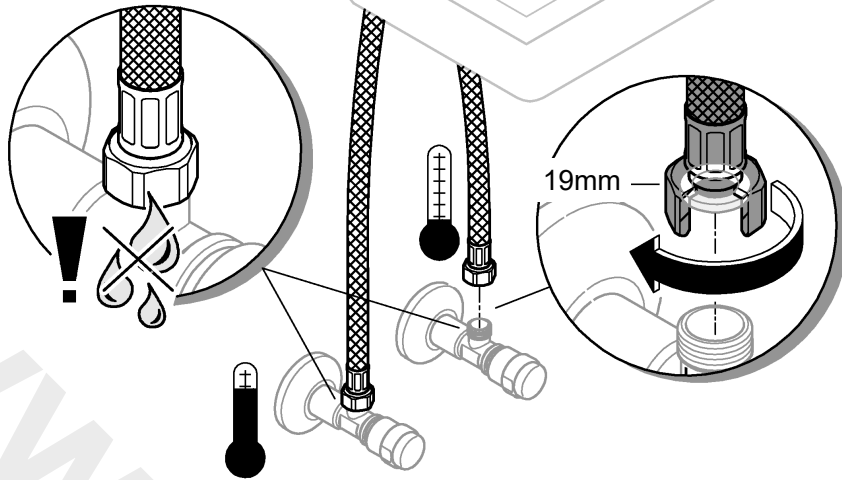

1

2

3

3mm

2,5mm

Pure Freude
an Wasser

GROHE
WAVE

D